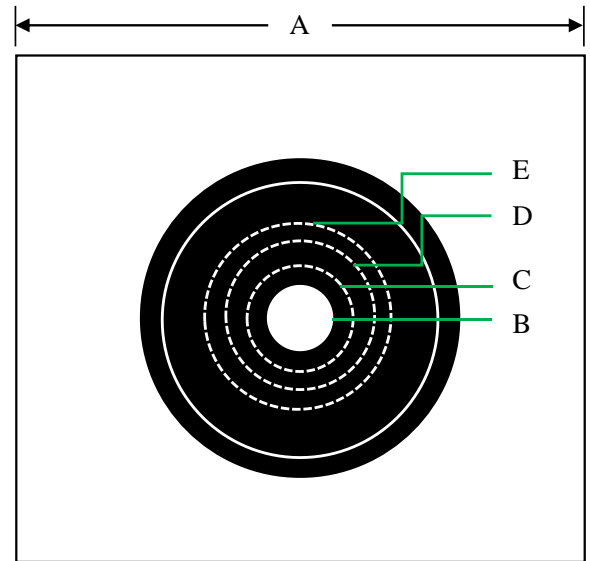

HVAC Hood/Vent Sizes

Reference for Building Wrap & Greenskin Surrounds

*Dimensions for Pro-Flash HVAC Hood/Vent Sizes with **BUILDING WRAP** Surround (3"-6")*

Model #	Description	A	B	C	D	E
PF-WR-200-350	Fits 3" Metal Round Duct	11.5"	3"	3" NPS	4"	N/A
PF-WR-350-650	Fits 4"-6" Metal Round Duct	14.5"	4"	5"	6"	6" NPS

* Fits Actual Outside Diameter Size, Nominal Pipe Size (NPS) equivalent to DWV sizing, FOB Edmonton