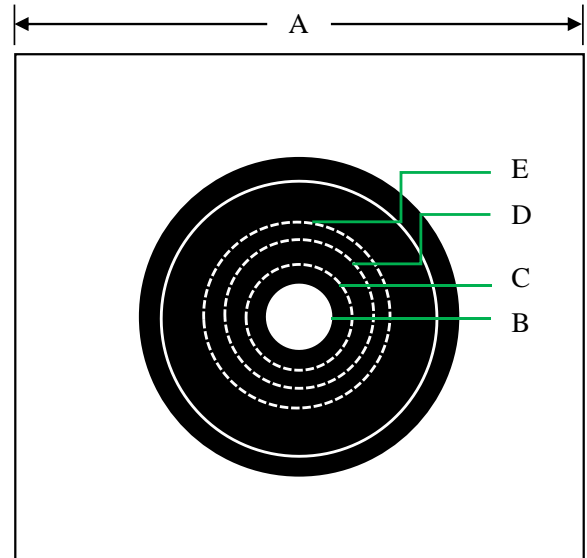

Nominal Pipe and SDR-35 Pipe Sizes

Reference for Building Wrap & Greenskin Surrounds

*Dimensions for Pro-Flash Pipe Sizes with **BUILDING WRAP** Surround (1/8"-6")*

Model #	Description	A	B	C	D	E
PF-WR-25	Fits 1/8"-3/8" Nominal Pipe Size	10"	1/8"-3/8"	N/A	N/A	N/A
PF-WR-50-150	Fits 0.5"-1.75" Nominal Pipe Size	10"	0.5"-0.75"	1"-1.25"	1.5"-1.75"	N/A
PF-WR-200-350	Fits 2" NPS - 4" SDR-35 Pipe	11.5"	2", 3" SDR-35	3"	4" SDR-35	N/A
PF-WR-350-650	Fits 4" SDR-35 Pipe - 6" NPS	14.5"	4" SDR-35	4", 5" SDR-35	6" SDR-35	6"

* Nominal Pipe Size (NPS) equivalent to DWV sizing, FOB Edmonton

*Dimensions for Pro-Flash Pipe Sizes with **GREENSKIN** Surround (1/8"-6")*

Model #	Description	A	B	C	D	E
PF-GR-25	Fits 1/8"-3/8" Nominal Pipe Size	10"	1/8"-3/8"	N/A	N/A	N/A
PF-GR-50-150	Fits 0.5"-1.75" Nominal Pipe Size	10"	0.5"-0.75"	1"-1.25"	1.5"-1.75"	N/A
PF-GR-200-350	Fits 2" NPS - 4" SDR-35 Pipe	11.5"	2", 3" SDR-35	3"	4" SDR-35	N/A
PF-GR-350-650	Fits 4" SDR-35 Pipe - 6" NPS	14.5"	4" SDR-35	4", 5" SDR-35	6" SDR-35	6"