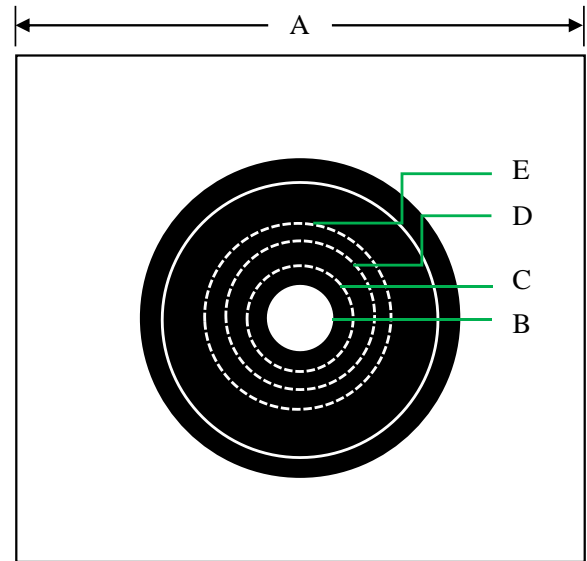

HVAC Hood/Vent Sizes

Reference for Building Wrap & Greenskin Surrounds

Dimensions for Pro-Flash HVAC Hood/Vent Sizes with BUILDING WRAP Surround (3"-6")

Model #	Description	A	B	C	D	E
PF-WR-200-350	Fits 3" Metal Round Duct	11.5"	3"	3" NPS	4"	N/A
PF-WR-350-650	Fits 4"-6" Metal Round Duct	14.5"	4"	5"	6"	6" NPS

* Fits Actual Outside Diameter Size, Nominal Pipe Size (NPS) equivalent to DWV sizing, FOB Edmonton