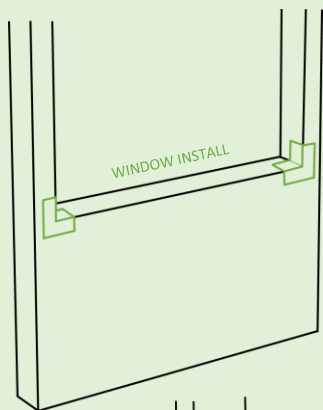

FLEX-SILL™

PRE-FORMED CORNER FLASHING

Pro-Flash™
BUILDING PRODUCTS

Provides the Best in Sill Protection

- ✓ Comes in convenient 3" and 6" sizes
- ✓ Fast and simple installation in all climates
- ✓ No priming or sealants required
- ✓ Durable Polyethylene with UV Protection
- ✓ Flexible thin profile easily integrates into any flashing system

*Economical Solution
saving time, labor & reducing liability*

Patent Pending

For more information contact: 1-877-734-8691 or visit:
www.pro-flash.com