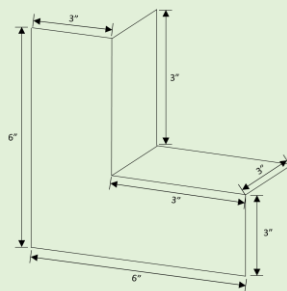

3" CORNER FLASHING