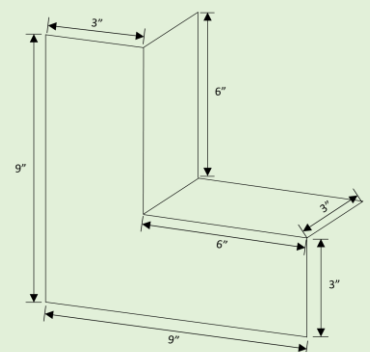

6" CORNER FLASHING

Patent Pending

For more information contact: 1-877-734-8691 or visit:
www.pro-flash.com