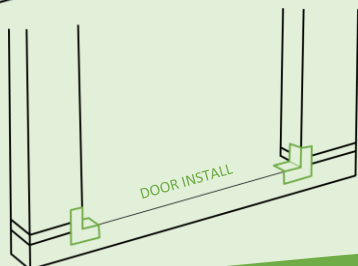

FLEX-SILL™

PRE-FORMED CORNER FLASHING

Pro-Flash™
BUILDING PRODUCTS

Provides the Best in Sill Protection

- ✓ Comes in convenient 3" and 6" sizes
- ✓ Fast and simple installation in all climates
- ✓ No priming or sealants required
- ✓ Durable Polyethylene with UV Protection
- ✓ Flexible thin profile easily integrates into any flashing system

*Economical Solution
saving time, labor & reducing liability*

Patent Pending

For more information contact: 1-877-734-8691 or visit:
www.pro-flash.com